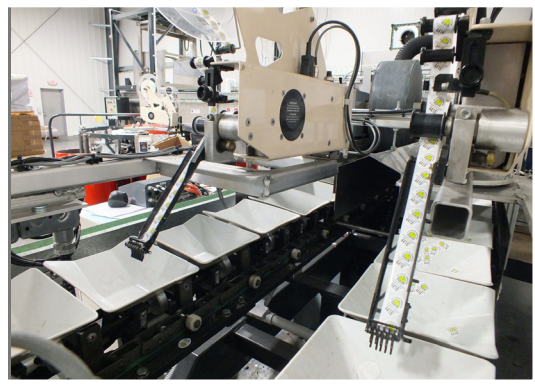

## DIX LABELLER

QUALITY SOLUTIONS

FOR ALL GROWERS

## Specifications

- Singulator mount bracket for singulator frame
- Non rotate roller system for singulator rollers
- Installation onto singulation frame

## Options

- Variable speed drive

QUALITY  
SOLUTIONS FOR  
ALL GROWERS